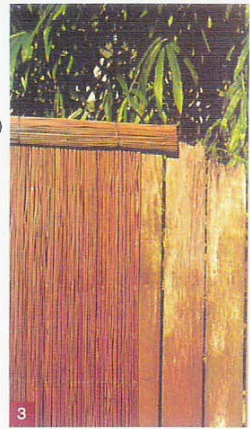

House of Bamboo® offers a unique range of bamboo and related materials of natural beauty for versatile outdoor and interior applications. It is a treasure trove for professionals and home and garden lovers seeking to create imaginative, affordable and environmentally appropriate décor and landscape solutions.

House of Bamboo products are Australia's most varied collection of classic and new low maintenance materials that are designed to create ambience and complement any setting. These materials include Natureed® and various Bamboo Surrounds®, providing a natural backdrop or feature in homes, gardens, balconies, patios and pool settings. They enable you to create screening, fencing, cladding, and unique overhead shade solutions (Shady Ideas®).

House of Bamboo materials are very easy to work with and deliver a natural look at a competitive price.

We invite you to visit our showrooms or website for more products, ideas and information.

Reeds and Rushes Ltd
Ph/Fax: (09) 274 6277 Mob: 0274 875 789
Unit 12/13 Laidlaw Way, Botany South
toss.reeds@xtra.co.nz

Natureed® – New and low cost rolls for cladding, fencing, overhead shade
1.83m(h) x 3.66m(l) (6'x12')
1.52m(h) x 3.66m(l), 1.22m(h) x 3.66m(l),
0.91m(h) x 1.83m(l)
Garden edging 0.3m(h) x 0.45m(l)

Bamboo poles – In range of sizes.
New, malleable bamboo rod barrier & privacy screens – various heights and lengths
1.2m(h) x 2.4m(l), 1.5m(h) x 1.83m(l)
1.83m(h) x 1.6m(l), 1.83m(h) x 2.4m(l)

Bamboo slat cladding – With tough binding. For fences, cladding, overhead shade
Rolls 1.83m(w) x 1.83m(l)
Individual bamboo slats, 30, 60 or 80mm(w) x 1.83mm(l), or 2.7m(l)

Cane reed cladding – Classic line, screens, overhead shade, outdoor blinds
1.83m(h) x 2.4m(l)
1.83m(h) x 2.7m(l)