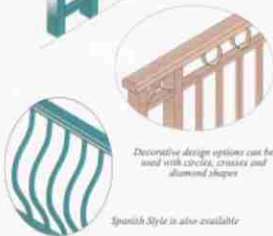

Spanish Style is also available