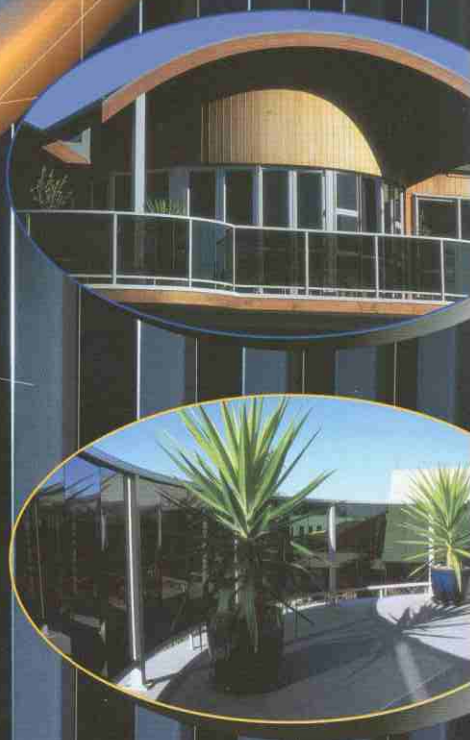

Intergrating
Function
with Style

BALUSTRADES

Intergrating Function with Style

Appeal

With sleek contemporary lines, ECLIPSE VOGUE will complement your home or building project. The timeless styling suits a wide range of architectural themes. Less apparent technical design innovation offers clean joints, concealed assembly fasteners and rounded edges concluding a tidy and elegant balustrade.

Your View

Should minimal obstruction of your view be an important factor in your decision - ECLIPSE VOGUE is an unobtrusive solution compared with many alternatives. With style options incorporating glass infill, or fine vertical balusters, it is a good-value choice for the discerning buyer.