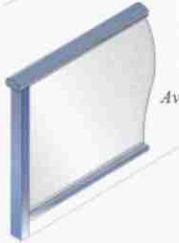

Intergrating Function with Style

Appeal

With sleek contemporary lines, ECLIPSE VOGUE will complement your home or building project. The timeless styling suits a wide range of architectural themes. Less apparent technical design innovation offers clean joints, concealed assembly fasteners and rounded edges concluding a tidy and elegant balustrade.

Your View

Should minimal obstruction of your view be an important factor in your decision - ECLIPSE VOGUE is an unobtrusive solution compared with many alternatives. With style options incorporating glass infill, or fine vertical balusters, it is a good-value choice for the discerning buyer.

The Finish

Aluminium is an ideal material for a durable balustrade, with its inherent non rusting and stable properties. Lending itself well for trusted finishes such as powdercoating and anodising, makes it available in a wide range of colours, which can be coordinated with aluminium joinery if desired. Also note that the assembly screws are stainless steel to avoid any rusting problems in the course of time.

Safety

Uncompromising on safety, ECLIPSE VOGUE balustrades are engineered to comply with the NZ Building Code regulations, when fabricated to the Manual recommendations giving peace-of-mind to the homeowner.

Avon

email: sales@fenceandgate.co.nz
web: www.fenceandgate.co.nz

telephone: 837 3330 fax: 837 3331

p.o box 79 145 royal heights 3 tony street waitakere city