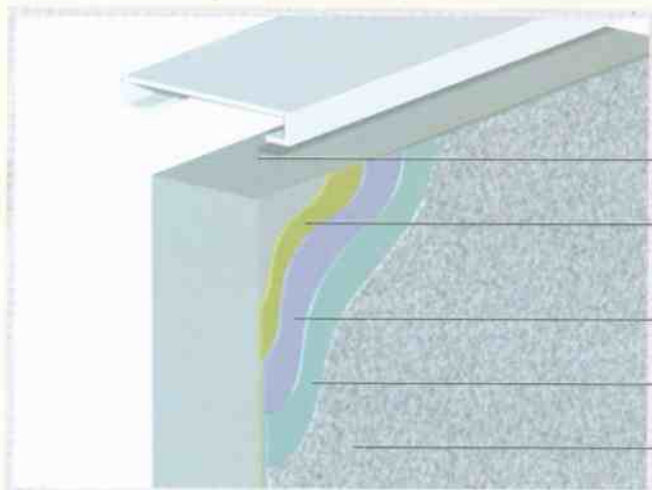

Splitting Rust
Leaking Rotting
Warping
Cracking Rusting
Warping
Split Rust
Leaks

NO MORE

Standard sponge finish 1.8 x 2.0 Omaha
and 1.66 x 2.0 Zincalume Inner City Panel

BPW
BETTER PANELS AND WALLS LTD

BPW

Our new and very cost effective wall system is simply **Betta**.

Standard Features of Solid Fencing Systems:

- Great Looking
- Improves Property Value
- Improves Security
- Ultra High Sound Absorption Properties
- Improves Swimming Pool Safety

What Makes Betta Panels Better?

- Our wall won't Rot
- Our wall won't Warp
- Our wall won't Split
- Our wall won't Crack
- Our wall won't Rust
- Our wall is **SUPER STRONG**
(upto 9 times that of timber)
- Our wall is maintenance free
(Paint every 8 - 10 years)
- Our wall will cause little or no damage to your garden or existing property.
- Our wall can be installed in as little as **2 days**.
- Our wall can be used in commercial or residential situations
- Our wall will not **BREAK YOUR BUDGET**

Betta Panel and Walls have styles available that sit well in contemporary/ beach/ commercial locations

- EPS spacer core
- High Impact fibre Reinforced Poly Shield
- Poly Ceramic Resin
- Natural Stone Particles
- Acrylic Weather Coat